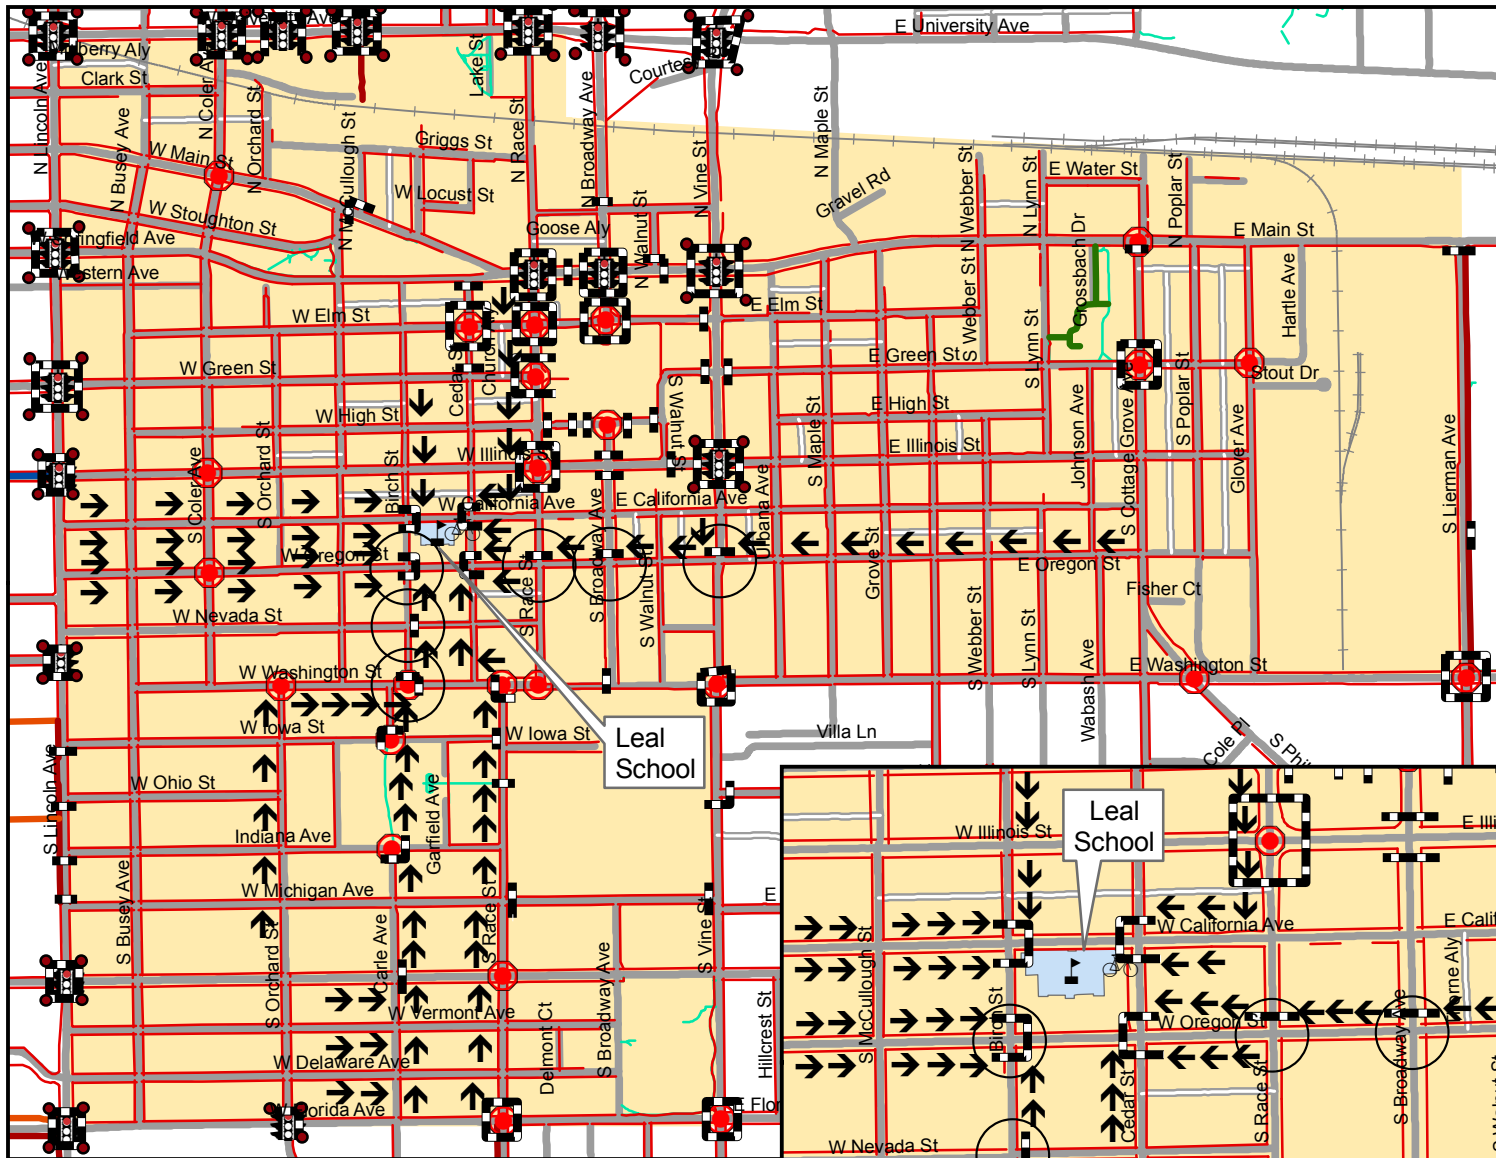

Safe Walking Route Maps 2009

Leal School
 312 West Oregon Street
 Urbana, IL 61801

Legend

- Crossing Guard
- Safe Routes
- Bike Racks
- Sidewalks
- Crosswalks
- Bike Lanes (on-street)
- Shared-Use Path (sidepath)
- Shared-Use Path (off-street)
- UIUC Bike Path
- Urbana Park District Paths
- Streets
- Alleys
- Railroads

School Inset

- Leal Elementary School
- School Footprint
- School Walking Boundary
- Traffic Signal
- All-Way Stop
- Pedestrian Pushbutton